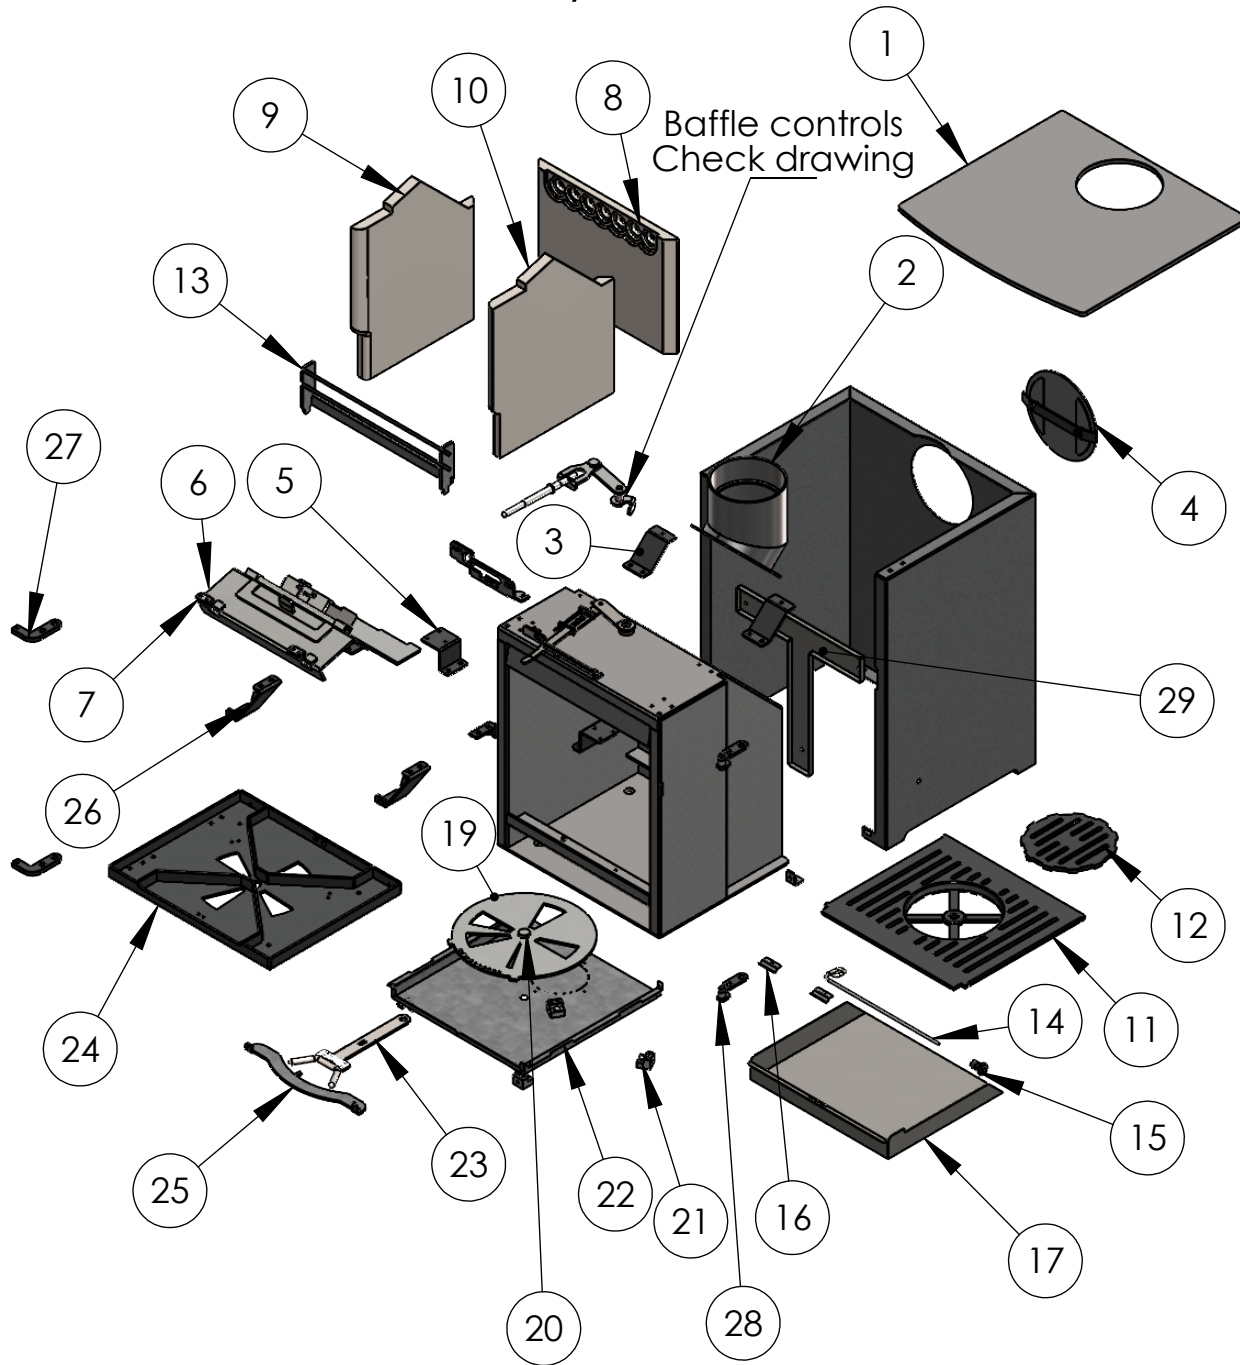

PV5 Main Assembly

ITEM NO.	Description	Part Number	QTY.
1	Top Plate	PSP-0001	1
2	5 inch 135deg spigot	PSP-0009	1
3	Outer Case bracket rear	PSP-0010	2
4	Spigot blanking plate	PSP-0007	1
5	Outer Case bracket top	PSP-0011	2
6	Active Baffle Assembly	PSP-0115	1
7	Baffle Support Bracket	PSP-0046	2
8	PV5 Rear Liner	PSP-0066	1
9	PV5 LH Side Liner	PSP-0078	1
10	PV5 RH Side Liner	PSP-0079	1
11	Main Grate	PSP-0061	1
12	Centre Grate	PSP-0065	1
13	fuel retainer assy	PSP-0074	1
14	Riddle Rod	PSP-0024	1
15	Riddle Knob	PSP-0033	1
16	Riddle Rod Retainer	PSP-0021	2
17	Ashpan tray	PSP-0058	1
19	Disc Valve	PSP-0030	1
20	Disc Valve Spindle	PSP-0073	1
21	Disc Valve Retainer	PSP-0057	3
22	Outside Air Box	PSP-0056	1
23	Air Control Lever	PSP-0055	1
24	Plenum Fabrication	PSP-0050	1
25	DEFRA Air Limiter	PSP-0047	1
26	Front Support Leg	PSP-0020	4
27	Body Hinge	PSP-0019	2
28	Latch Pin Assy	PSP-0023	2
29	Tertiary Airbox	PSP-0071	1

Active Baffle Controls

All parts Available As a set part number: PSP-0127

ITEM NO.	Description	Part Number	QTY.
1	Active Baffle Spindle Assy		1
2	Active Baffle Top Arm		1
3	Active Baffle Link Pin		1
4	Active Baffle Link Bar		1
5	Active Baffle Operating Rod	8596	1
6	Active Baffle control		1
7	Baffle Spring	PSP-0209	1