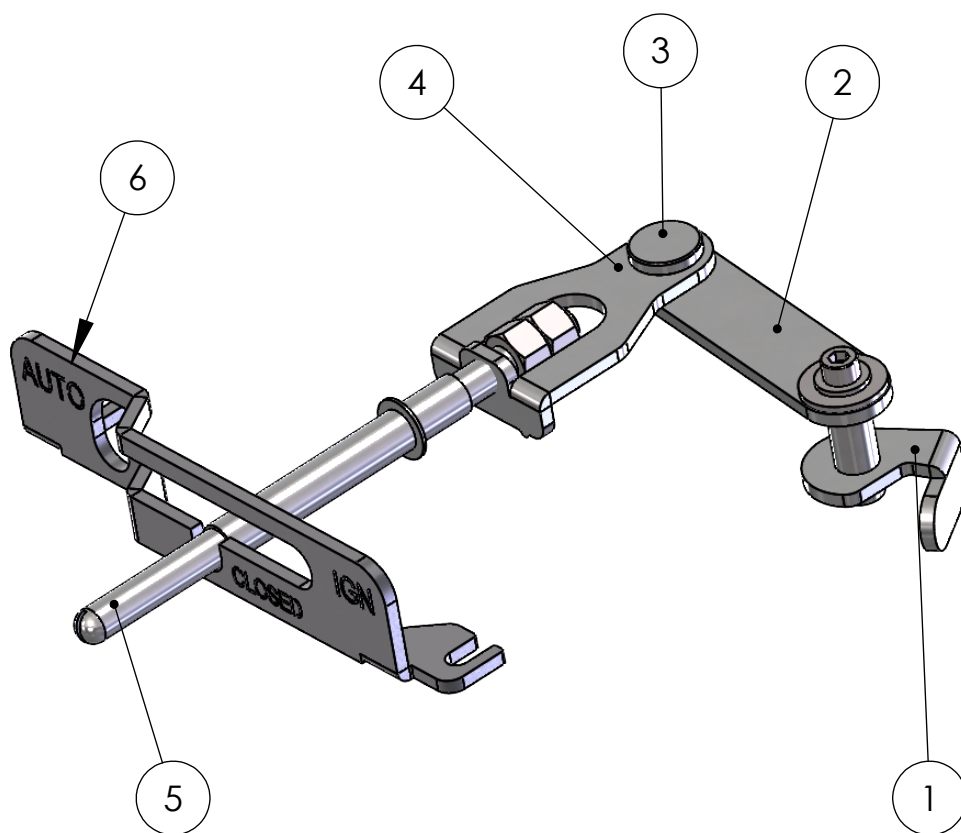

PV5 Main Assembly

ITEM NO.	Description	Part Number	QTY.
1	Top Plate	PSP-0001	1
2	5 inch 135deg spigot	PSP-0009	1
3	Outer Case bracket rear	PSP-0010	2
4	Spigot blanking plate	PSP-0007	1
5	Outer Case bracket top	PSP-0011	2
6	Active Baffle Assembly	PSP-0115	1
7	Baffle Support Bracket	PSP-0046	2
8	PV5 Rear Liner	PSP-0066	1
9	PV5 LH Side Liner	PSP-0078	1
10	PV5 RH Side Liner	PSP-0079	1
11	Main Grate	PSP-0061	1
12	Centre Grate	PSP-0065	1
13	fuel retainer assy	PSP-0074	1
14	Riddle Rod	PSP-0024	1
15	Riddle Knob	PSP-0033	1
16	Riddle Rod Retainer	PSP-0021	2
17	Ashpan tray	PSP-0058	1
19	Disc Valve	PSP-0030	1
20	Disc Valve Spindle	PSP-0073	1
21	Disc Valve Retainer	PSP-0057	3
22	Outside Air Box	PSP-0056	1
23	Air Control Lever	PSP-0055	1
24	Plenum Fabrication	PSP-0050	1
25	DEFRA Air Limiter	PSP-0047	1
26	Front Support Leg	PSP-0020	4
27	Body Hinge	PSP-0019	2
28	Latch Pin Assy	PSP-0023	2
29	Tertiary Airbox	PSP-0071	1

Active Baffle Controls

All parts Available As a set part number: PSP-0127

ITEM NO.	Description	Part Number	QTY.
1	Active Baffle Spindle Assy		1
2	Active Baffle Top Arm		1
3	Active Baffle Link Pin		1
4	Active Baffle Link Bar		1
5	Active Baffle Operating Rod	8596	1
6	Active Baffle control		1
7	Baffle Spring	PSP-0209	1